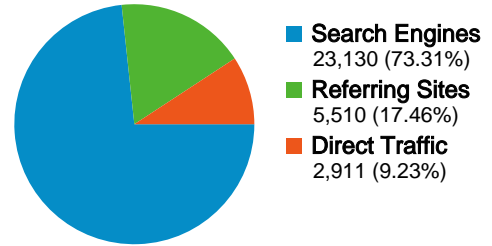

Top Traffic Sources

Sources	Visits	% visits	Keywords	Visits	% visits
google (organic)	22,859	72.45%	cid adware	310	1.34%
(direct) ((none))	2,911	9.23%	sqlplus command line	206	0.89%
google.com (referral)	1,009	3.20%	ora-24247	179	0.77%
orana.info (referral)	476	1.51%	dizwell	134	0.58%
forums.oracle.com (referral)	413	1.31%	sc command	98	0.42%