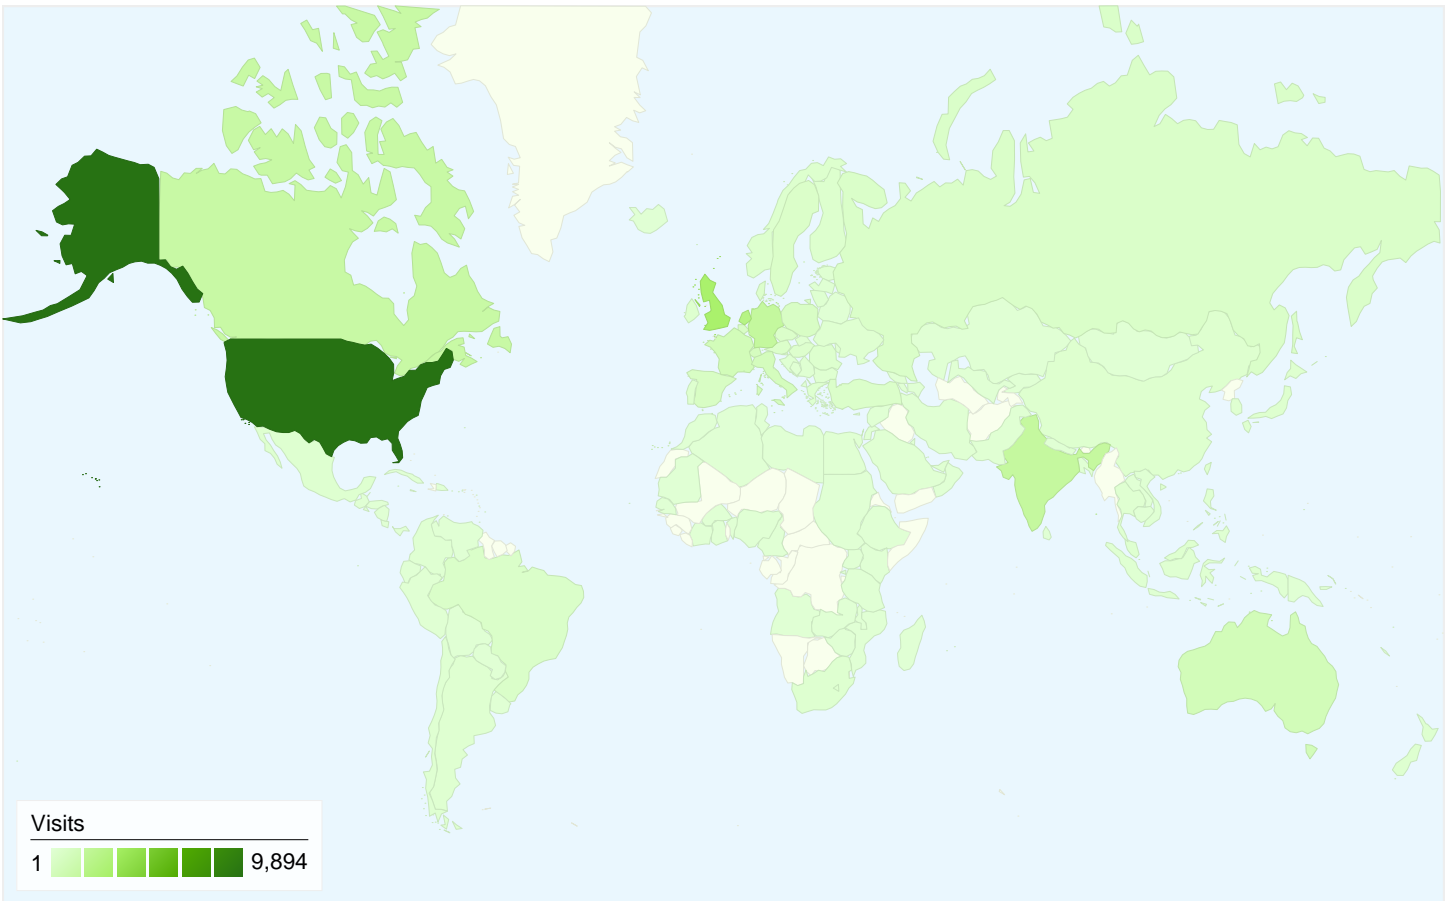

24,980 people visited this site

31,551 Visits

24,980 Absolute Unique Visitors

46,612 Pageviews

1.48 Average Pageviews

00:01:16 Time on Site

80.34% Bounce Rate

79.22% New Visits

All traffic sources sent a total of 31,551 visits

-  9.23% Direct Traffic
-  17.46% Referring Sites
-  73.31% Search Engines

Top Traffic Sources

| Sources | Visits | % visits | Keywords | Visits | % visits |
|------------------------------|--------|----------|----------------------|--------|----------|
| google (organic) | 22,859 | 72.45% | cid adware | 310 | 1.34% |
| (direct) ((none)) | 2,911 | 9.23% | sqlplus command line | 206 | 0.89% |
| google.com (referral) | 1,009 | 3.20% | ora-24247 | 179 | 0.77% |
| orana.info (referral) | 476 | 1.51% | dizwell | 134 | 0.58% |
| forums.oracle.com (referral) | 413 | 1.31% | sc command | 98 | 0.42% |

31,551 visits came from 151 countries/territories

Site Usage

| Visits | Pages/Visit | Avg. Time on Site | % New Visits | Bounce Rate | |
|--|--|--|--|--|-------------|
| 31,551 % of Site Total: 100.00% | 1.48 Site Avg: 1.48 (0.00%) | 00:01:16 Site Avg: 00:01:16 (0.00%) | 79.22% Site Avg: 79.16% (0.08%) | 80.34% Site Avg: 80.34% (0.00%) | |
| Country/Territory | Visits | Pages/Visit | Avg. Time on Site | % New Visits | Bounce Rate |
| United States | 9,894 | 1.39 | 00:00:59 | 83.91% | 82.95% |
| United Kingdom | 3,065 | 1.54 | 00:01:25 | 72.17% | 76.87% |
| Netherlands | 2,353 | 2.09 | 00:02:35 | 62.77% | 65.28% |
| Germany | 1,596 | 1.54 | 00:01:26 | 76.82% | 79.89% |
| India | 1,548 | 1.42 | 00:01:09 | 84.82% | 83.53% |
| Canada | 1,390 | 1.45 | 00:01:09 | 81.65% | 81.51% |
| Australia | 815 | 1.36 | 00:00:59 | 79.75% | 82.82% |
| France | 812 | 1.48 | 00:01:21 | 85.47% | 79.68% |
| Italy | 674 | 1.35 | 00:01:08 | 86.05% | 84.72% |
| Switzerland | 627 | 1.59 | 00:01:26 | 70.65% | 75.60% |