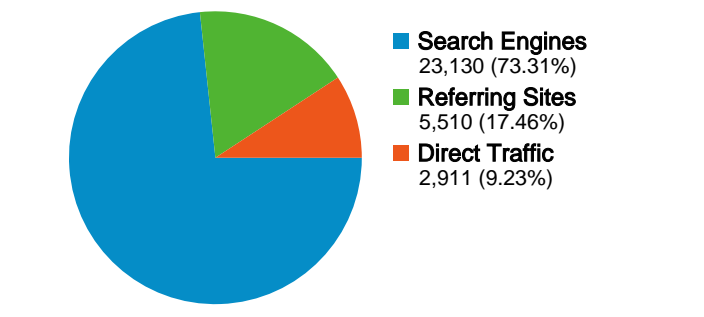

Traffic Sources Overview

Content Overview

Pages	Pageviews	% Pageviews
/blog/?p=220	2,924	6.27%
/blog/	2,778	5.96%
/blog/?p=117	2,464	5.29%
/blog/?p=203	2,348	5.04%
/blog/?p=250	1,385	2.97%

Content by Title

Page Title	Pageviews	% visits
blog.gralike.com	3,623	7.77%
Oracle 11g - SQL*Plus	2,961	6.35%
Solving VMware network	2,550	5.47%
Oracle 11g - XMLType Storage	2,417	5.19%
HOWTO: Create XMLType	1,445	3.10%

Referring Sites

Source	Visits	% visits
google.com	1,009	18.31%
orana.info	476	8.64%
forums.oracle.com	413	7.50%
blog.gralike.com	365	6.62%
netvibes.com	346	6.28%